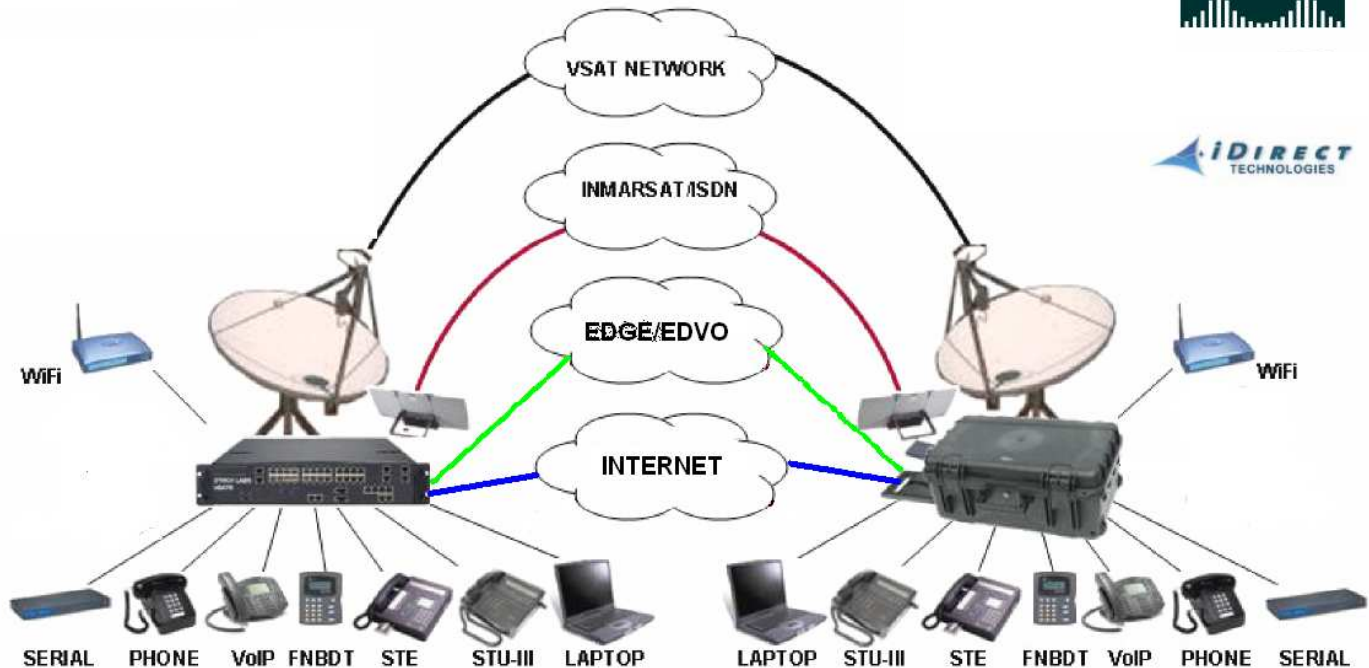

Features

Airline Carry On

Cisco 3270 MAR

iDirect iNFINITI IP Accelerator

**Ethernet (10/100) Based
Encryptor Connections with on-
board Power**

**Dedicated INMARSAT M4/BGAN
Ports**

**Dedicated Ethernet (Hotel) and
KU VSAT Port**

**GSM (EDGE) /CDMA (EDVO)
and 802.11G**

BLACK/RED Separation

The MARS⁵ is a fully integrated, versatile and mobile communications product. It supports a wide range of WAN and LAN technologies including INMARSAT M4 and BGAN, Ku Band VSAT, GSM (EDGE) / CDMA (EDVO) , 802.11a,b,g, ISDN, Ethernet (10/100), POE, FXS/FXO, Voice Compression and built in IP Acceleration, all in a single case, airline carry-on package.

With the optional roll aboard power unit (35 pounds and airline carry on compliant) the MARS⁵ may be powered for up to 4 hours without the need for vehicle or commercial power.

By Light Professional IT Services, Inc.

3101 Wilson Blvd., Suite 850 -Office: 703-224-1000 -Fax: 703-778-7835

www.by-light.com

VoIP Platform Features

- Embedded WHISPER900 Mobile VoIP Gateway
- SHOUT-IP Software from Network Equipment Technologies (NET)
- Up to 6 simultaneous compressed VoIP calls per 64Kbps Interfaces
- 8 FXS (4 physical interfaces)
- 1 T1/E1 Interface
- H.323v2, SIP (RFC3261), TCP, UDP, BSP
- T.38 Real Time Fax Relay
- Fax Detection
- STU Relay
- STE Support (via STU or FNBBDT) for up to 25 simultaneous calls